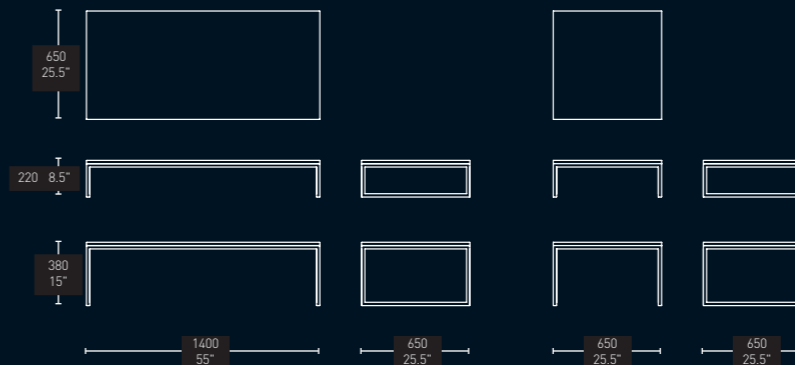

Layla is detailed by a striking stitch detail which defines the back. The clean lines are complemented by two base options; a chromed steel tubular frame base, or individual polished aluminium legs.

|
The four-seater sofa option with a tubular frame base, and the 650mm x 1400mm coffee table with a black glass top.

| layla

| layla soft seating

| layla landscape

| layla coffee tables

| options

Layla is available as an arm chair, 2-seater, 3-seater and 4-seater sofa. The Layla Landscape offers a range of modular units including; a corner unit, right hand unit, left hand unit, chair, sofa, single bench and double bench. All options are available with either a chromed steel tubular frame or polished aluminium legs.

The Layla range can be further enhanced by a selection of complementary coffee tables. The coffee tables are available with either a square or rectangular glass top which can be provided in clear, sandblasted or a coloured finish. The coffee table range has a chromed steel tubular frame.